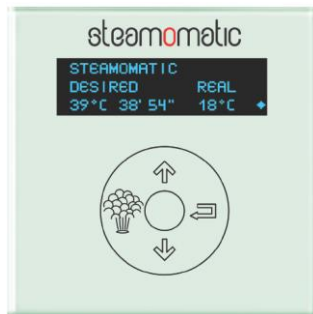

poolsides, whilst a remote control offers user-flexibility.

batho**vision** is a bathroom TV with a difference. In addition to all expected features for a HD ready product it will also be an interactive control interface for other Unique Automation products including batho**matic**, using through-glass touch sensing and a frameless mirror finish. Screen sizes range from 23” – 46”.

Also new at CEDIA is steamo**matic**, offering a luxurious addition to individual bathrooms or customised shower cubicles. With its therapeutic benefits, steam is now often in demand in bathrooms and home spas.

A compact 3kW steam generator is combined with a glass touch-control panel. The steam generator measures just 210 x 275 x 106 mm and can easily be installed under a seat. Features include: fully automatic de-scaling to flush the system clean after each use, full thermal insulation, ease of servicing, and quick and simple installation.

Visitors will also be able to see batho**matic** freestanding, which offers integrators “all in one box” solutions for all batho**matic** models - batho**matic** basic and batho**matic** ultimate. This product is specifically designed for installation on freestanding bath tubs, but as it simplifies installation it is likely to prove popular for all installations.

For further information visit www.uniqueautomation.co.uk or telephone 020 7740 3910

ENDS

Press information:

Public Relations - Sarah Gale

Tel 01371 875203 sarah.gale@uniqueautomation.co.uk

Product Information –

Tel 020 7740 3910 info@uniqueautomation.co.uk