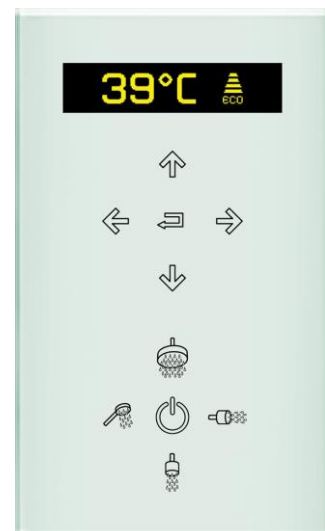

June 2008

CEDIA Expo 2008, Stand A12/A14

Triple technology breakthrough for bathrooms

Visitors to this year's CEDIA Expo should be sure to check out stands A12 and A14 for a technical and visual treat from Unique Automation.

The forward-thinking company that brought full automation to the bathroom is delighted to announce the introduction of exciting new products at this year's show. bathomatic shower control, bathovision, and steamomatic are designed to complement the company's flagship product bathomatic – the revolutionary bath management system.

All Unique Automation products interface with AMX, Crestron and other automation systems via RS232 or TCP/IP as well as having local, glass touch-screen fascias.

An all-glass shower, made by stand partners Barretts Glass, will be the centrepiece of the stand, showcasing the bathomatic shower control and the new bathovision tablet. The bathomatic shower control will incorporate pre-sets to enable users to select and store their ideal shower temperature and flow-rate. The minimal glass user interface will display temperature and volume plus an eco setting which reduce flow-rate by 25%.

The waterproof, flat widescreen bathovision TV offers the ultimate in pampering. Heated, mirrored glass combats condensation, making it perfect for high humidity areas such as bathrooms, wet rooms, kitchens or even